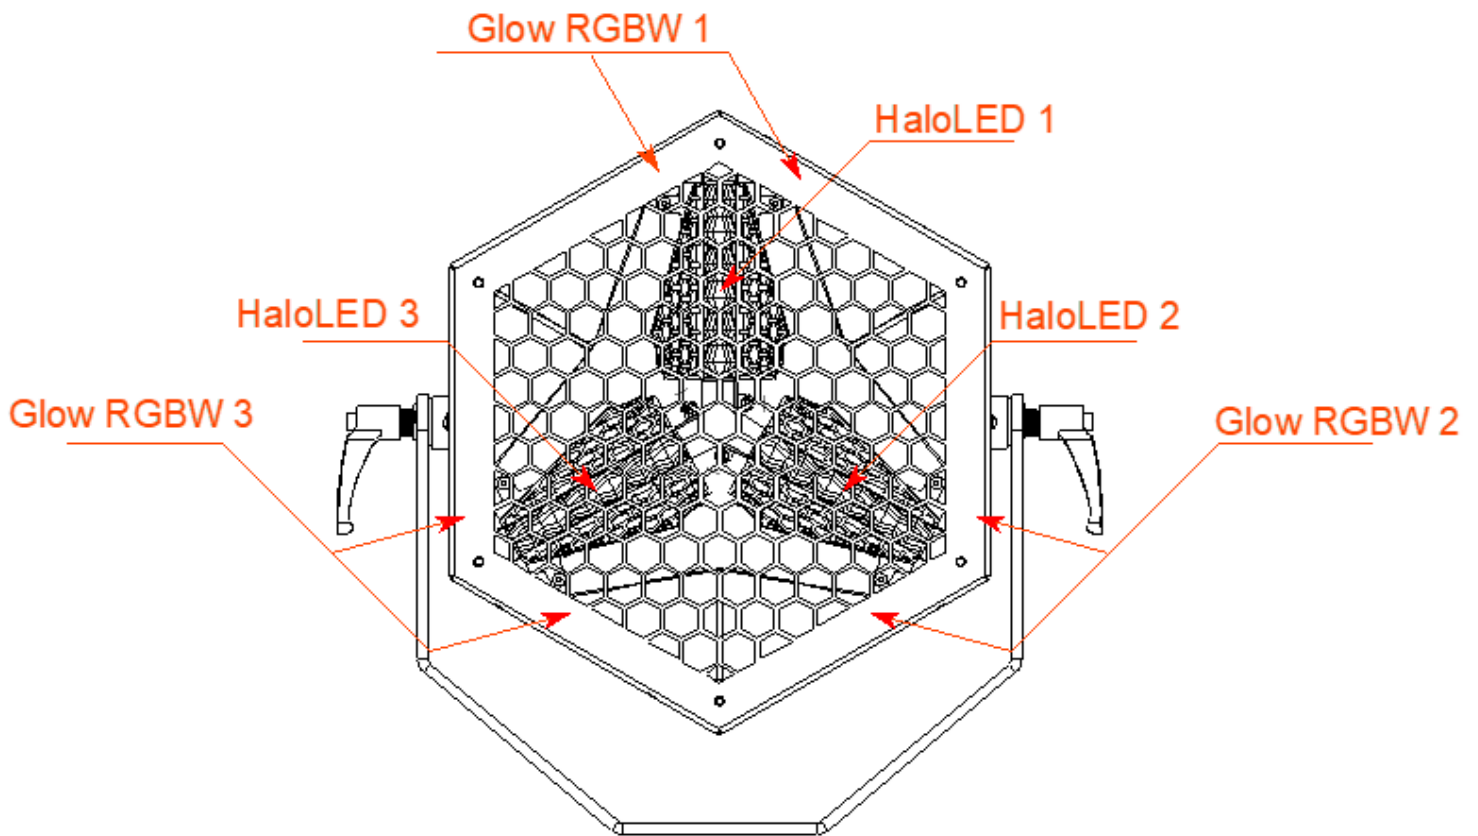

DMX CHART [P3 EVO]

^ Table of contents

▲ PIXEL ORDER

▲ DMX MODES

▲ Mode Super Simple

- Mode Simple
- Mode Standard
- Mode Standard Fine
- Mode Pixel
- Mode Pixel Fine

▲ CHANNEL DESCRIPTIONS

▲ Strobe Main Source

- Strobe Glow
- Strobe Center Source
- Colour Wheel
- Macro
- Control Channel
- RDM data

PIXEL ORDER

DMX MODES

Mode Super Simple

DMX channel	Parameter	Description
1.	Intensity Main Source Ch.1	Pixel 1 HaloLED 8 bit dimmer 0 – 100%
2.	Intensity Main Source Ch.2	Pixel 2 HaloLED 8 bit dimmer 0 – 100%
3.	Intensity Main Source Ch.3	Pixel 3 HaloLED 8 bit dimmer 0 – 100%
4.	All Glow Red	Red glow 8 bit on all pixels 0 – 100%
5.	All Glow Green	Green glow 8 bit on all pixels 0 – 100%
6.	All glow Blue	Blue glow 8 bit on all pixels 0 – 100%
7.	All glow White	White 8 bit on all glow pixels 0 – 100%
8.	Strobe Main Source	HaloLED strobe channel